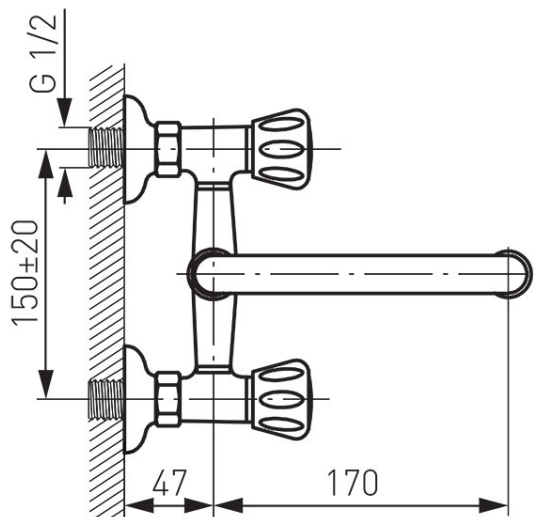

Code: BST3

Standard - Wall-mounted washbasin mixer, chrome

<https://www.ferrocompany.com/product-119-BST3.html>Individual packaging: **1, package with bar code allowing for retail sale**Collective packaging: **15**

- moving faucet heads
- wall-mounting
- M22x1 flow regulator
- swivel spout
- G1/2 eccentric connection spacing 150 ± 20 mm
- chrome