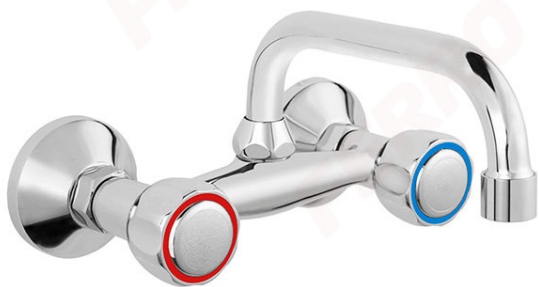

Code: BST3

Standard - Wall-mounted washbasin mixer, chrome

<https://www.ferrocompany.com/product-119-BST3.html>Individual packaging: **1, package with bar code allowing for retail sale**Collective packaging: **15**

- moving faucet heads
- wall-mounting
- M22x1 flow regulator
- swivel spout
- G1/2 eccentric connection spacing 150 ± 20 mm
- chrome