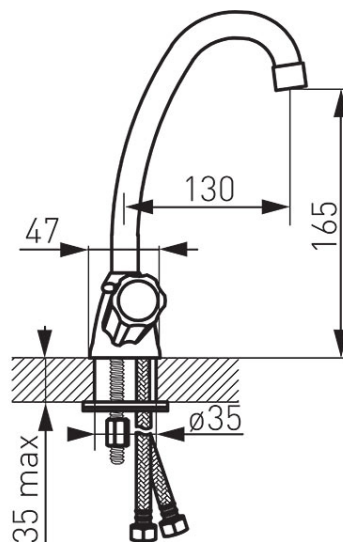

Code: BST2

Standard - Standing washbasin mixer, chrome

<https://www.ferrocompany.com/product-118-BST2.html>Individual packaging: **1, package with bar code allowing for retail sale**Collective packaginig: **12**

- moving faucet head
- single hole assembly
- M22x1 flow regulator
- swivel spout
- G3/8 - M10x1 flexible connections
- chrome