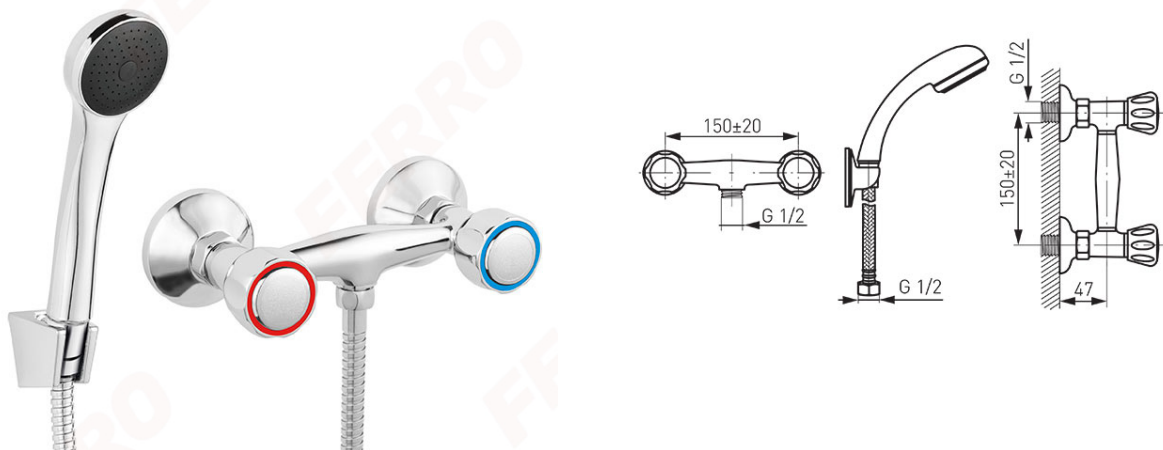

**Code: BST77**

Standard Wall-mounted shower mixer

<https://www.ferrocompany.com/product-116-BST77.html>Individual packaging: **1, package with bar code allowing for retail sale**Collective packaginig: **15**

- spot shower set
- moving faucet heads
- wall mounting
- G1/2 eccentric connection spacing  $150 \pm 20$  mm
- G1/2 shower connector
- chrome