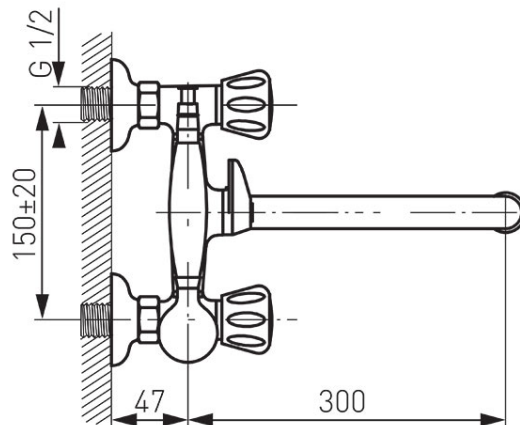

Code: BST11A

Standard Wall-mounted bath mixer

<https://www.ferrocompany.com/product-115-BST11A.html>Individual packaging: **1, package with bar code allowing for retail sale**Collective packaging: **12**

- with shower
- moving faucet heads
- bath/shower switch
- rotational spout
- G1/2 eccentric connection spacing 150 ± 20 mm
- chrome