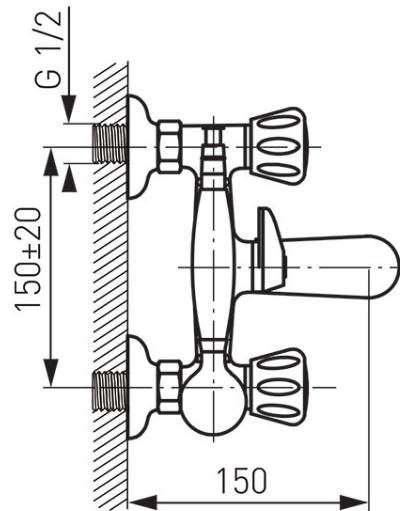

Code: BST11

Standard Wall-mounted bath mixer

<https://www.ferrocompany.com/product-114-BST11.html>Individual packaging: **1, package with bar code allowing for retail sale**Collective packaging: **10**

- with shower
- moving faucet heads
- bath/shower switch
- G1/2 eccentric connection spacing 150 ± 20 mm
- chrome