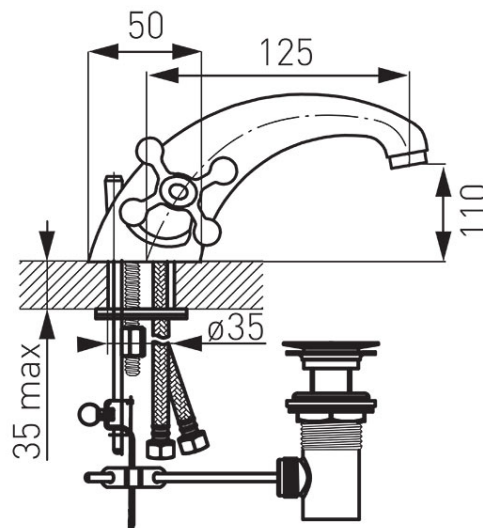

Code: XD2

Retro New - Standing washbasin mixer, chrome

<https://www.ferrocompany.com/product-109-XD2.html>Individual packaging: **1, package with bar code allowing for retail sale**Collective packaginig: **10**

- ceramic heads
- single hole assembly
- G5/4 automatic drain plug
- M24x1 flow regulator
- G3/8 - M10x1 flexible connections
- chrome