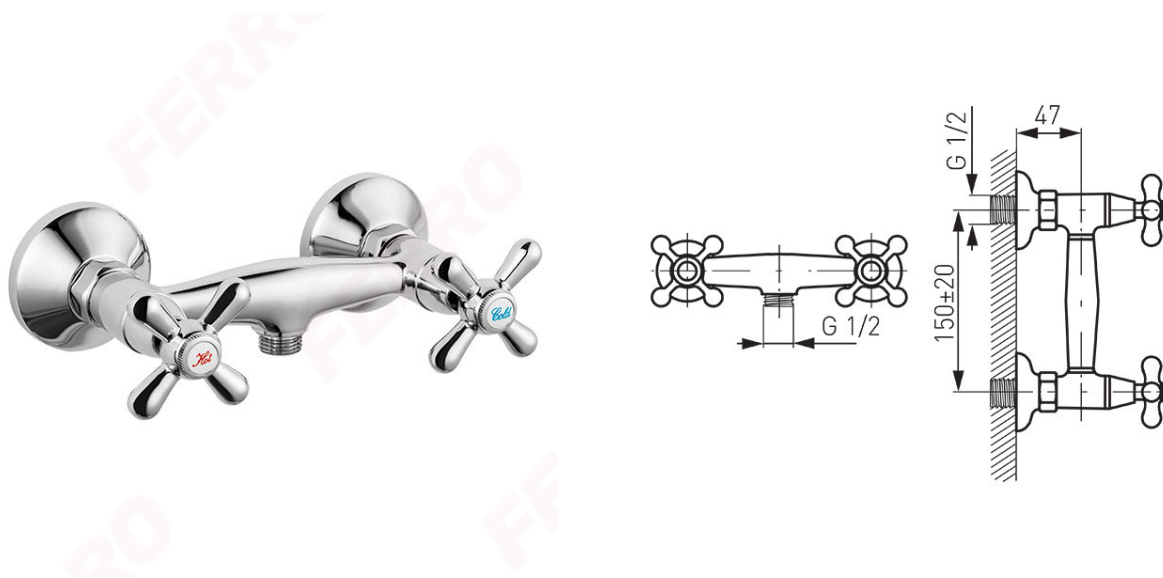

Code: XD7

Retro New - Wall-mounted shower mixer, chrome

<https://www.ferrocompany.com/product-108-XD7.html>Individual packaging: **1, package with bar code allowing for retail sale**Collective packaging: **15**

- ceramic heads
- wall-mounting
- G1/2 eccentric connection spacing 150 ± 20 mm
- G1/2 shower connection
- shower set not included
- chrome