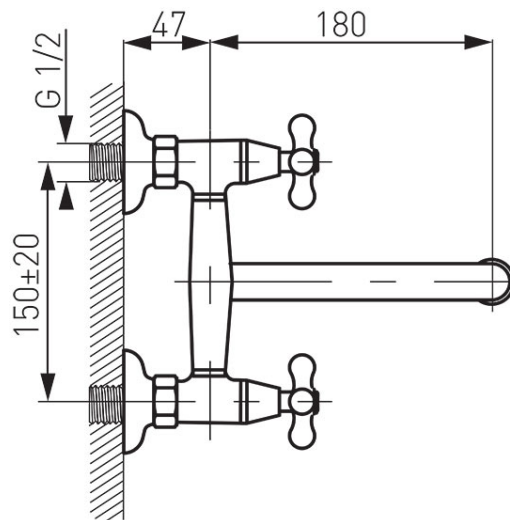

**Code: XR5**

Retro Wall-mounted sink mixer

<https://www.ferrocompany.com/product-105-XR5.html>Individual packaging: **1, package with bar code allowing for retail sale**Collective packaging: **15**

- moving faucet heads
- wall mounting
- M24x1 flow regulator
- G1/2 eccentric connection spacing  $150 \pm 20$  mm
- rotational spout
- chrome