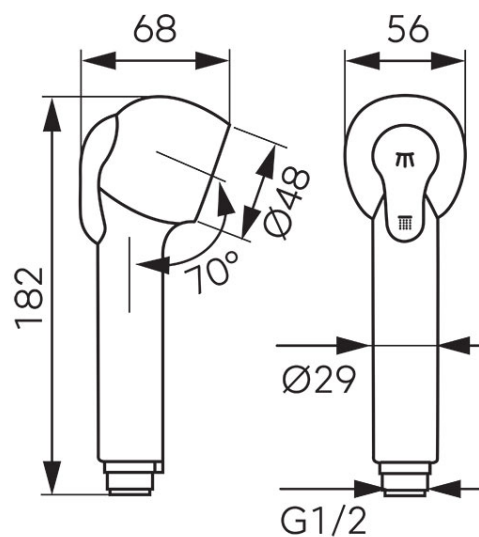

**Code: CF0069**

Sink mixer spray handle

<https://www.ferrocompany.com/product-1040-CF0069.html>Individual packaging: **1, package with bar code allowing for retail sale**Collective packaging: **100**

- 2 jet types
- G1/2 connector
- chrome