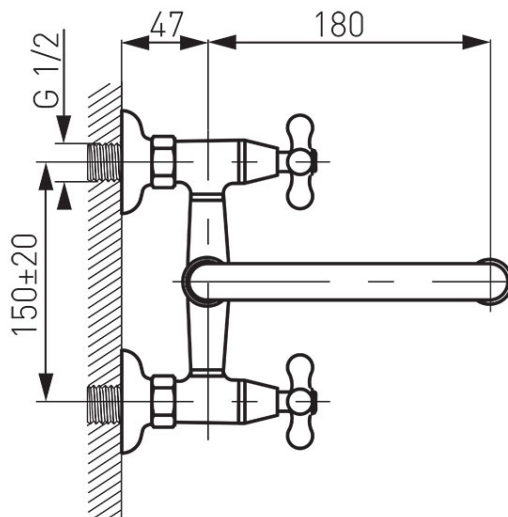

Code: XR3

Retro - Wall-mounted washbasin mixer, chrome

<https://www.ferrocompany.com/product-104-XR3.html>Individual packaging: **1, package with bar code allowing for retail sale**Collective packaging: **15**

- moving faucet heads
- wall-mounting
- M22x1 flow regulator
- swivel spout
- G1/2 eccentric connection spacing 150 ± 20 mm
- chrome