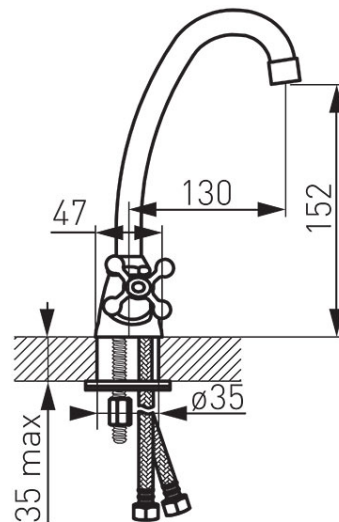

Code: XR2

Retro Standing washbasin mixer

<https://www.ferrocompany.com/product-103-XR2.html>Individual packaging: **1, package with bar code allowing for retail sale**Collective packaging: **12**

- moving faucet heads
- single-hole assembly
- G11/4 automatic drain plug
- M24x1 flow regulator
- G 3/8 - M10x1 flexible connectors
- rotational spout
- chrome