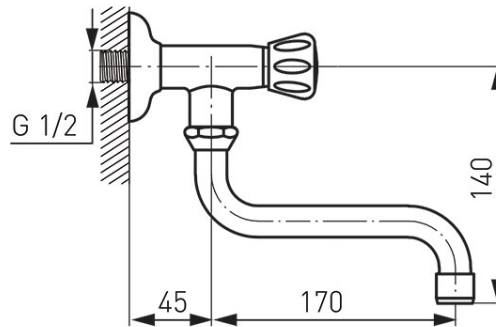

Code: Z39

Standard - Standard water valve, chrome

<https://www.ferrocompany.com/product-1011-Z39.html>Individual packaging: **1, package with bar code allowing for retail sale**Collective packaging: **15**

- moving faucet head
- wall-mounting
- Standard handle
- M22x1 flow regulator
- swivel spout
- for connecting cold or mixed water
- chrome