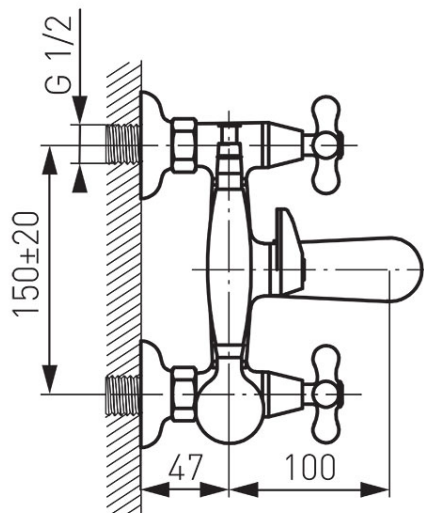

Code: XR11

Retro Wall-mounted bath mixer

<https://www.ferrocompany.com/product-99-XR11.html>Individual packaging: **1, package with bar code allowing for retail sale**Collective packaging: **12**

- with shower
- moving faucet heads
- bath/shower switch
- M24x1 flow regulator
- G1/2 eccentric connection spacing 150 ± 20 mm
- chrome