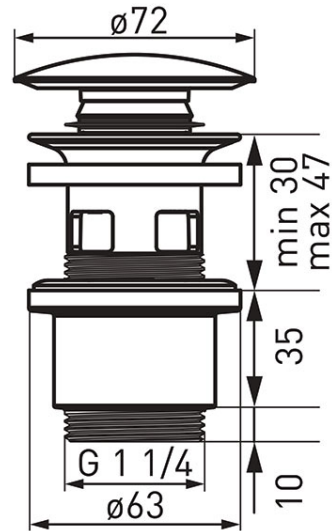

**Code: S288PPC-B**

Ceramic G5/4 drain valve

<https://www.ferrocompany.com/product-6517-S288PPCB.html>Individual packaging: **1, package with bar code allowing for retail sale**Collective packaginig: **50**

- ceramic plug
- for washbasins with overflow
- made of durable polypropylene

Box	Blister
S288PPC	S288PPC-B