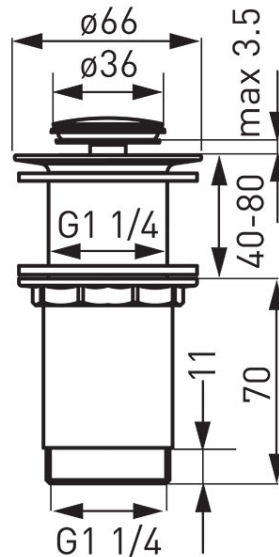

Code: S283-WBP-B

G5/4 tall drain valve for vassel lavatories

<https://www.ferrocompany.com/product-6515-S283WBPB.html>Individual packaging: **1, package with bar code allowing for retail sale**Collective packaginig: **50**

- for washbasins without overflow
- made of brass
- chrome

| Box | Blister |
|----------|------------|
| S283-WBP | S283-WBP-B |

Long not found or type unknown