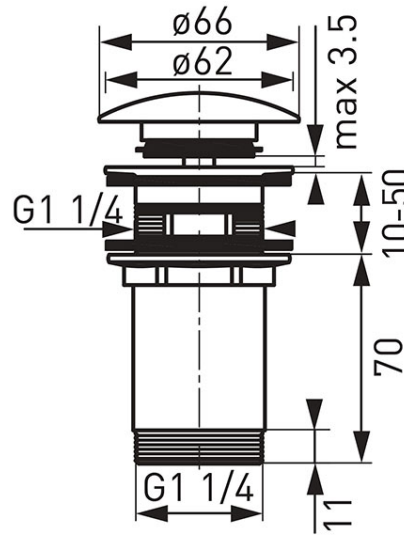

**Code: S285-B**

G 1 1/4" overflow washbasin locking Rotondo drain valve

<https://www.ferrocompany.com/product-6513-S285B.html>Individual packaging: **1, package with bar code allowing for retail sale**Collective packaging: **8**

- for washbasins with overflow
- made of brass

	Box	Blister
S285		S285-B