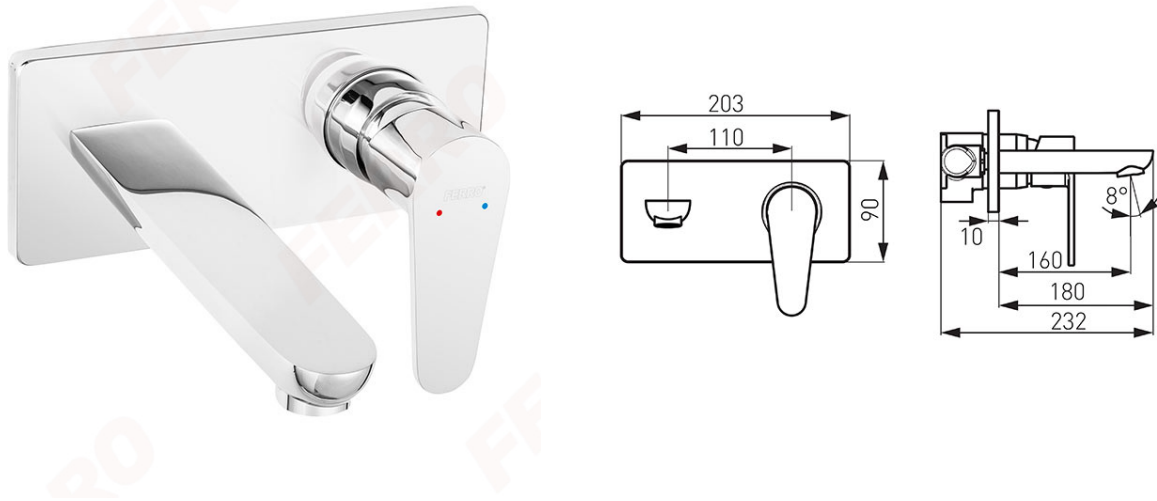

Code: BAG3PA18

Algeo - Built-in washbasin mixer, 18 cm spout

<https://www.ferrocompany.com/product-5767-BAG3PA18.html>

Individual packaging: **1, package with bar code allowing for retail sale**

Collective packaging: **12**

- ceramic regulator
- a set of underplaster and surface mounted components
- wall mounted
- 180 mm spout with M24x1 aerator
- chrome