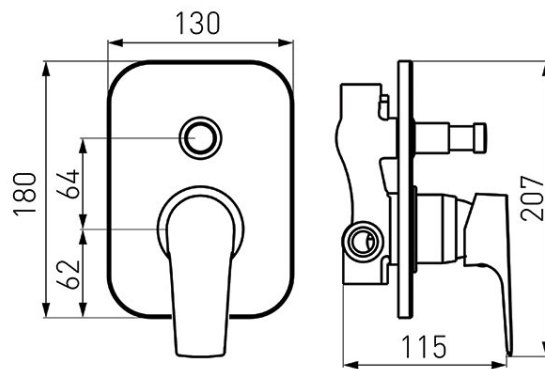

Code: BTG7PVL

Tiga VerdeLine - Built-in shower mixer

<https://www.ferrocompany.com/product-5537-BTG7PVL.html>Individual packaging: **1, package with bar code allowing for retail sale**

- 2-function
- a set of underplaster and surface mounted components
- wall mounted
- 2-function switch
- ceramic regulator
- G1/2 connector
- water flow limiter
- G1/2 shower output
- chrome