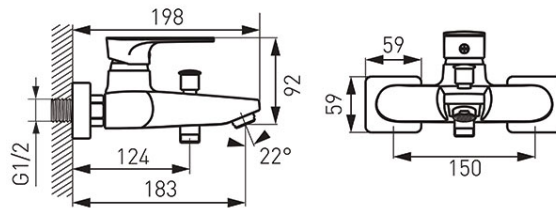

Code: BAQ1

Algeo Square - wall-mounted bath mixer

<https://www.ferrocompany.com/product-5326-BAQ1.html>Individual packaging: **1, package with bar code allowing for retail sale**Collective packaging: **12**

- ceramic cartridge
- wall mounted
- automatic bath/shower switch
- M24x1 aerator
- G1/2 eccentric connection spacing 150 ± 20 mm
- shower set not included
- chrome