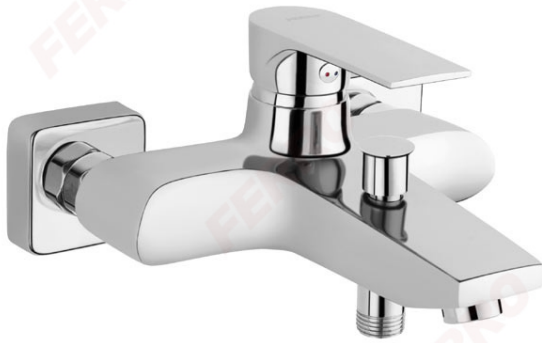

Code: BAQ1

Algeo Square - wall-mounted bath mixer

<https://www.ferrocompany.com/product-5326-BAQ1.html>Individual packaging: **1, package with bar code allowing for retail sale**Collective packaging: **12**

- ceramic cartridge
- wall mounted
- automatic bath/shower switch
- M24x1 aerator
- G1/2 eccentric connection spacing 150 ± 20 mm
- shower set not included
- chrome