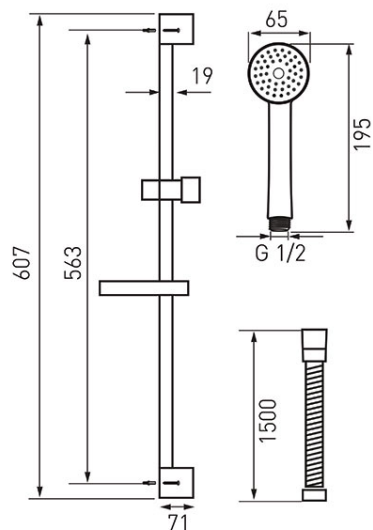

**Code: N120**

Simpla - sliding shower set

<https://www.ferrocompany.com/product-4504-N120.html>Individual packaging: **1, package with bar code allowing for retail sale**Collective packaginig: **20**

- 1-function shower handle: rain
- system easy clean
- 600 mm sliding metal bar
- 1500 mm shower hose with brass braiding
- conical hose tip
- chrome soap tray