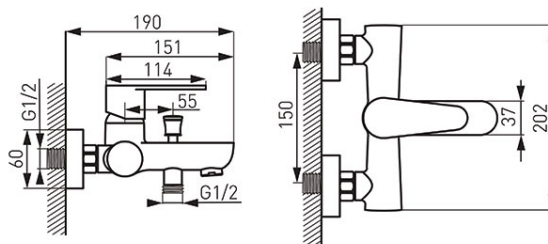

Code: BAG1

Algeo - Wall-mounted bath mixer

<https://www.ferrocompany.com/product-4424-BAG1.html>Individual packaging: **1, package with bar code allowing for retail sale**Collective packaging: **12**

- shower set not included
- ceramic cartridge
- automatic automatic bath/shower switch
- flow regulator M24x1
- excentric G½ spacing 150 ± 20 mm
- chrome finishing