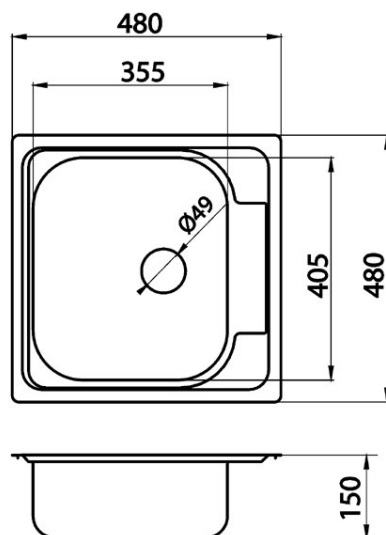

Code: **DR48/48TS.H**

Single bowl sink 48x48 cm, canvas

<https://www.ferrocompany.com/product-4263-DR4848TSH.html>

Individual packaging: **1, package with bar code allowing for retail sale**

Collective packaging: **12**

- syphon NSP20
- recessed
- with side overflow
- made of AISI 304 stainless steel