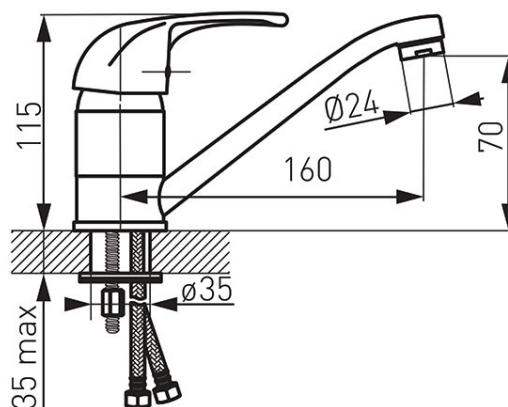

Code: BVA2A

Vasto - standing basin mixer with swivel spout

<https://www.ferrocompany.com/product-3757-BVA2A.html>Individual packaging: **1, package with bar code allowing for retail sale**Collective packaginig: **12**

- rotational spout
- ceramic regulator
- single-hole assembly
- M24x1 flow regulator
- G3/8 - M10x1 flexible connectors
- chrome