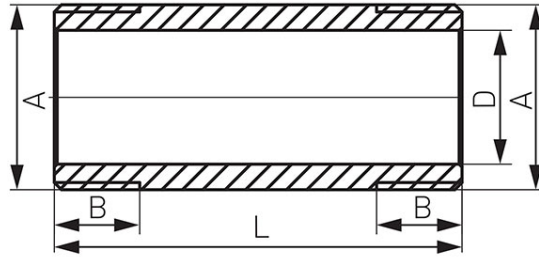

Code: **KR1**

Stub pipe

<https://www.ferrocompany.com/product-3286-KR1.html>Individual packaging: **1, package with bar code allowing for retail sale**

Code	A	B [mm]	L [mm]	D [mm]	Individ. pack.	Collect. pack.
KR107Z	G1	15	107	25	1	60
KR165Z	G1	15	165	25	1	48