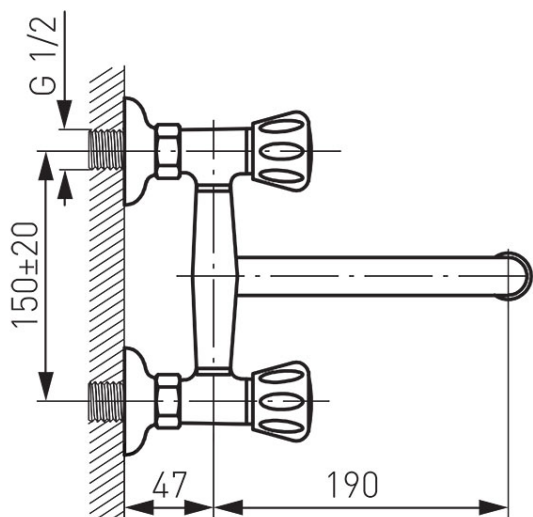

Code: BST5

Standard Wall-mounted sink mixer

<https://www.ferrocompany.com/product-120-BST5.html>Individual packaging: **1, package with bar code allowing for retail sale**Collective packaging: **15**

- moving faucet heads
- wall mounting
- M24x1 flow regulator
- G1/2 eccentric connection spacing 150 ± 20 mm
- rotational spout
- chrome