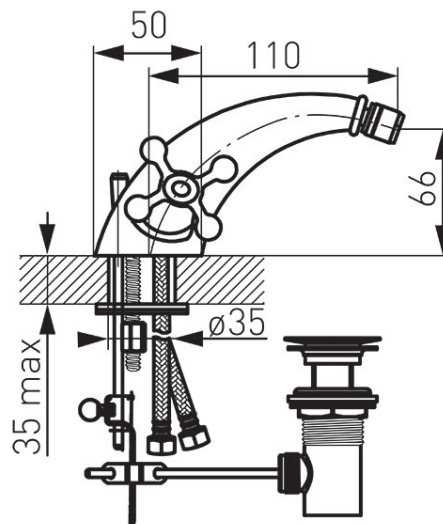

Code: XD6

Retro New Standing bidet mixer

<https://www.ferrocompany.com/product-111-XD6.html>Individual packaging: **1, package with bar code allowing for retail sale**Collective packaging: **12**

- ceramic heads
- single-hole assembly
- G1/4 automatic drain plug
- M24x1 flow regulator with ball joint
- G 3/8 - M10x1 flexible connectors
- chrome