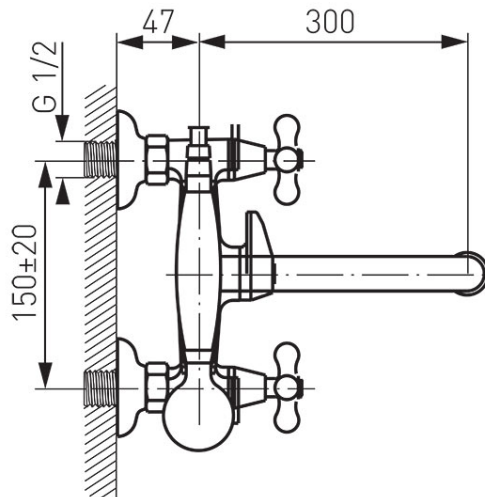

Code: XR11A

Retro Wall-mounted bath mixer

<https://www.ferrocompany.com/product-100-XR11A.html>Individual packaging: **1, package with bar code allowing for retail sale**Collective packaging: **12**

- with shower
- moving faucet heads
- bath/shower switch
- L=300 mm rotational spout
- G1/2 eccentric connection spacing 150 ± 20 mm
- chrome